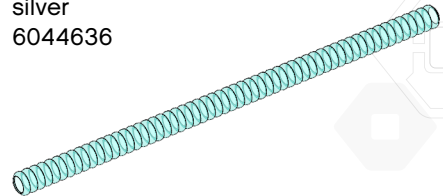

4x
Corrugated tube, 19-module,
transparent light blue
4631648