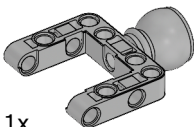

4x
Round plate, 2x2-module, black
403226

2x
Round skid plate, 2x2-module,
black
4278359

2x
Gear rack, 22-tooth, black
4540906

1x
Gearbox, 3x3-module, black
4558692

2x
Universal joint, 3-module, gray
4525904

2x
Gearbox with wheel bearing, gray
4610377

2x
3 snap wheel bearing, dark gray
4610378

2x
CVC ball joint, gray
4268659

2x
CVC cup joint, gray
4610374

2x
Axle with ball, 1-module, gray
4211375

8x
Connector peg with friction/ball,
1-module, black
4184169

2x
Steering rod, 6-module, dark gray
4629920

1x
U-frame with power ball,
4x5-module, gray
4610379

1x
Ball bearing, dark gray
4610380

2x
Belt, 15 mm, white
4544140

2x
Belt, 24 mm, red
4544143

2x
Belt, 26 mm, blue
4544147