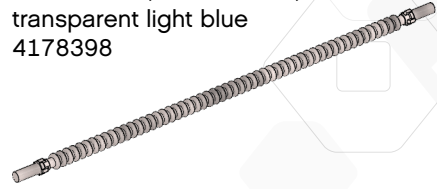

2x
Corrugated flex rod, 19-module,
silver
6044636